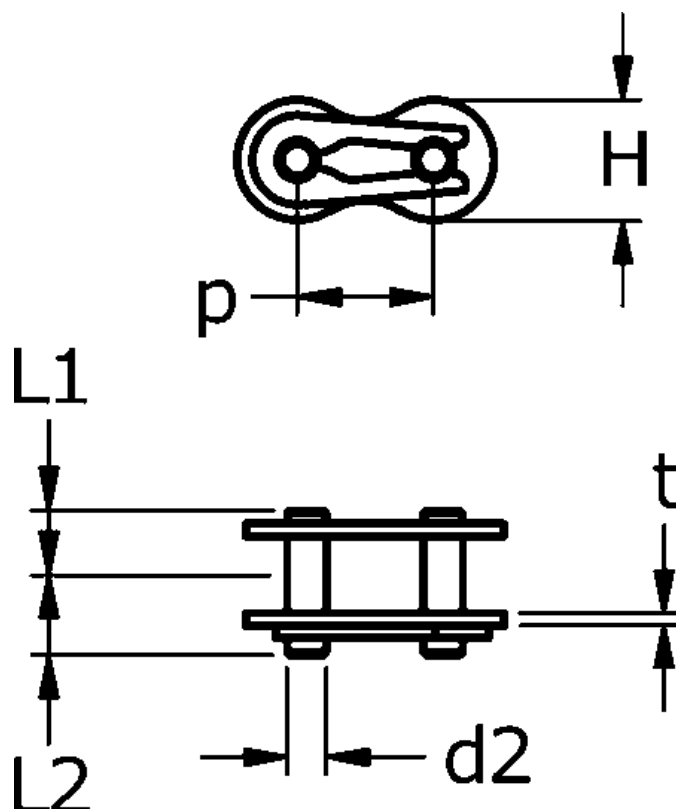

Article number: 61370235062002

Description: Tsubaki 20 B-1 Simplex connecting link with spring clip CL Neptune.

Note: 20 B-1

Measures

$d2 = 10.19$

$H = 26$

$L1 = 19.9$

$L2 = 23.1$

$P = 31.75$

$t = 3.4$